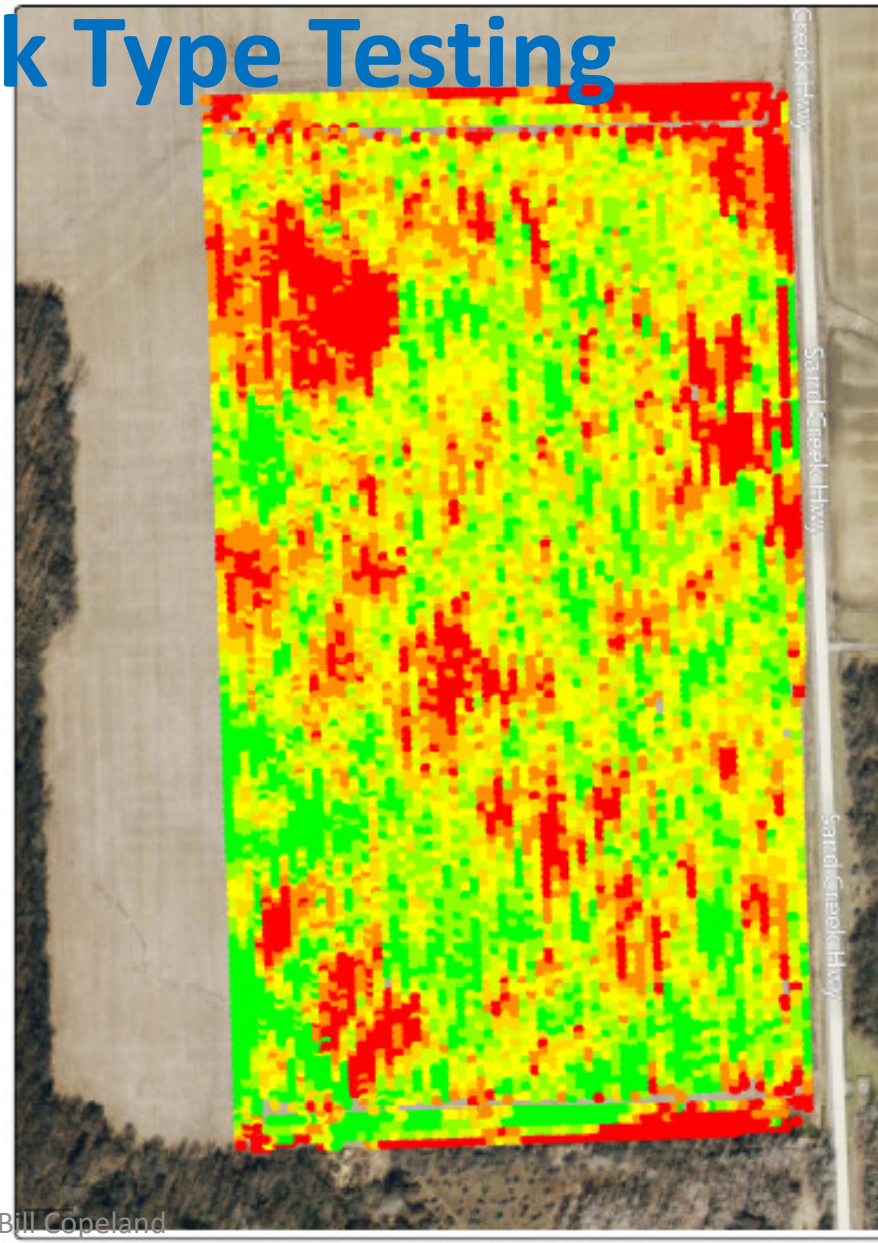

Fertilizing (Dry) 2012 - Cole 40(28% UAN)

Grain Harvest 2012 - Cole 40(CORN)

Rick Ries Block Type Testing

Prepared by Bill Copeland

Rick Ries Block Tests

Rick Ries 4 Reps

Prepared By Bill Copeland