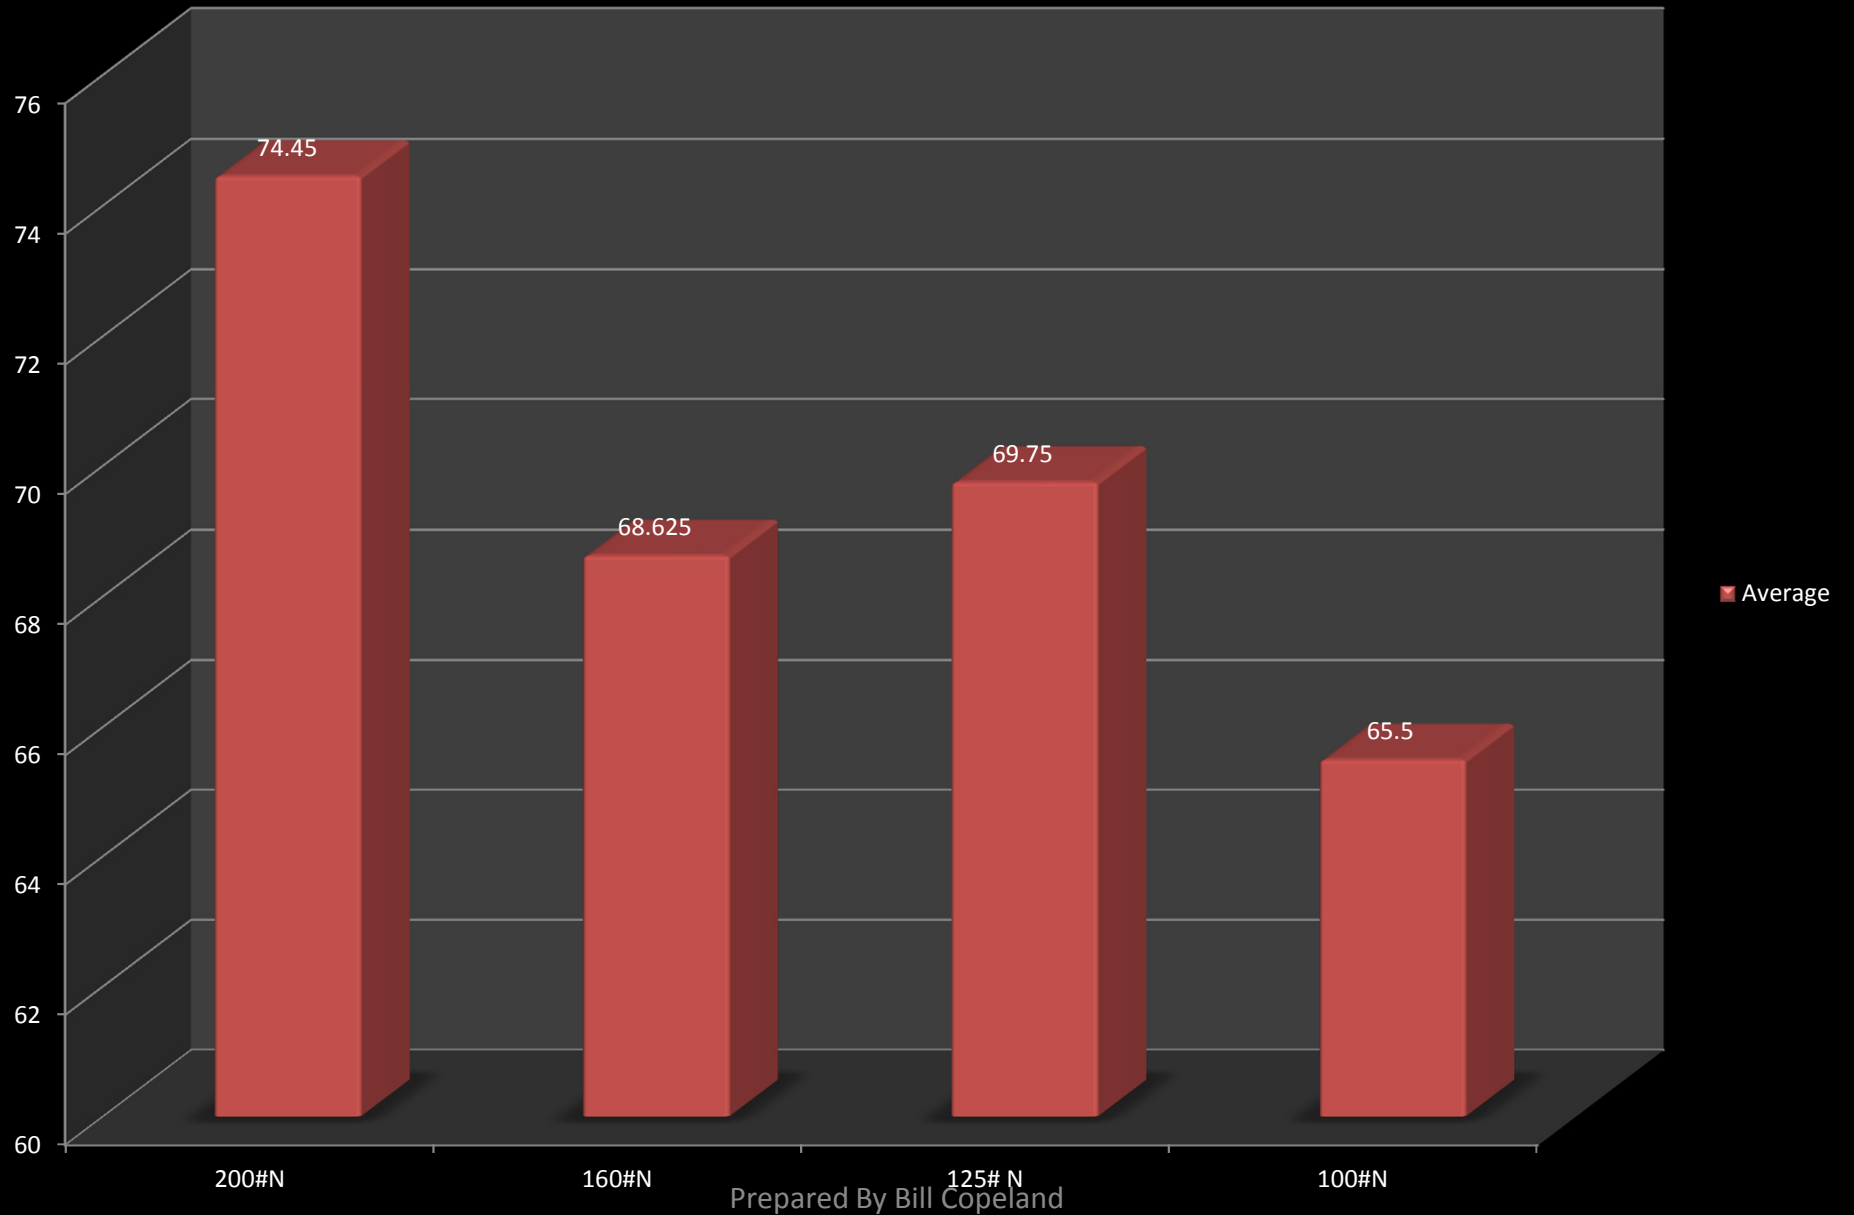

Fertilizing (Dry) 2012 - Cole 40(28% UAN)

Grain Harvest 2012 - Cole 40(CORN)

Rick Ries Block Type Testing

Prepared by Bill Copeland

Rick Ries Block Tests

Rick Ries 4 Reps

Prepared By Bill Copeland