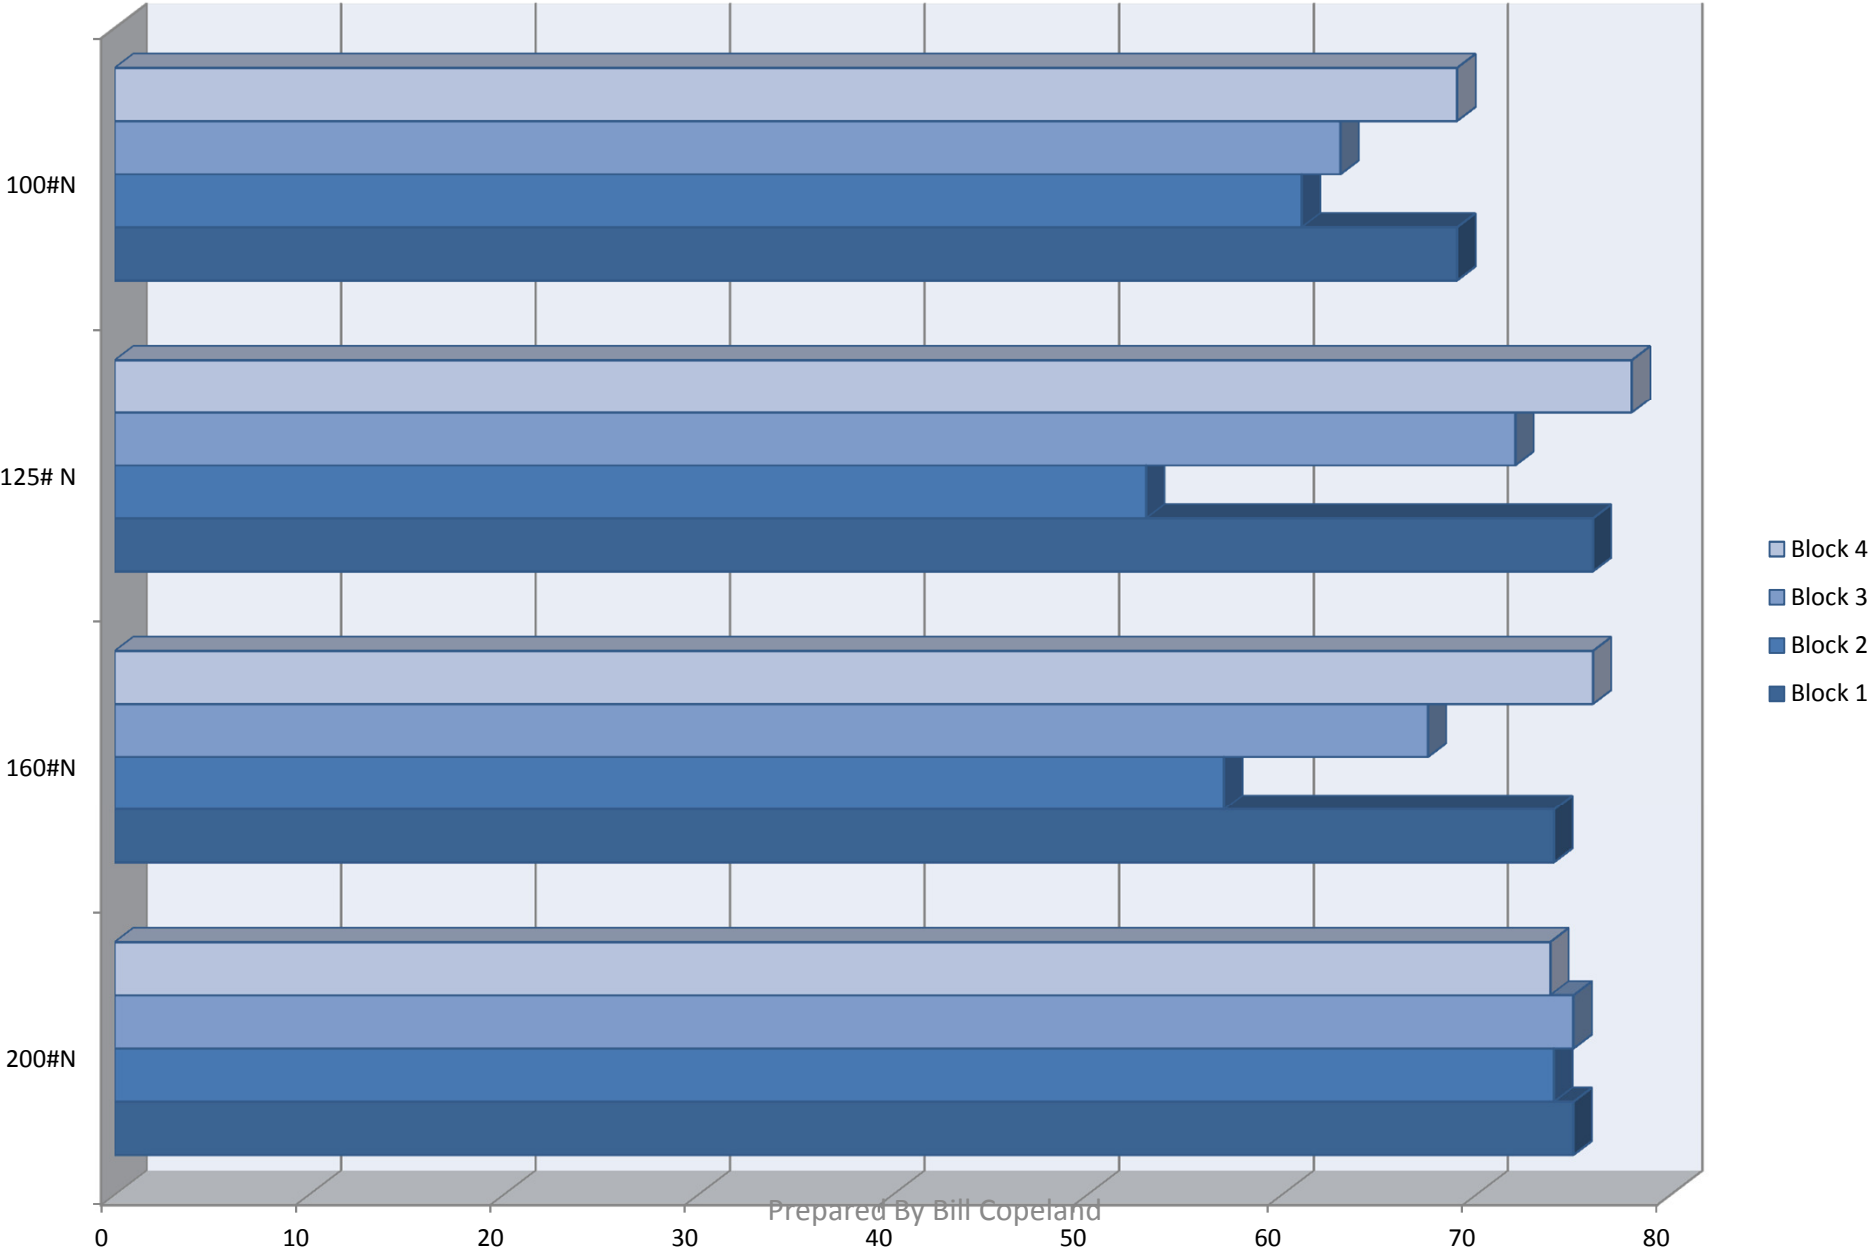

Fertilizing (Dry) 2012 - Cole 40(28% UAN)

Grain Harvest 2012 - Cole 40(CORN)

Rick Ries Block Type Testing

Prepared by Bill Copeland

Rick Ries Block Tests

Rick Ries 4 Reps

Prepared By Bill Copeland