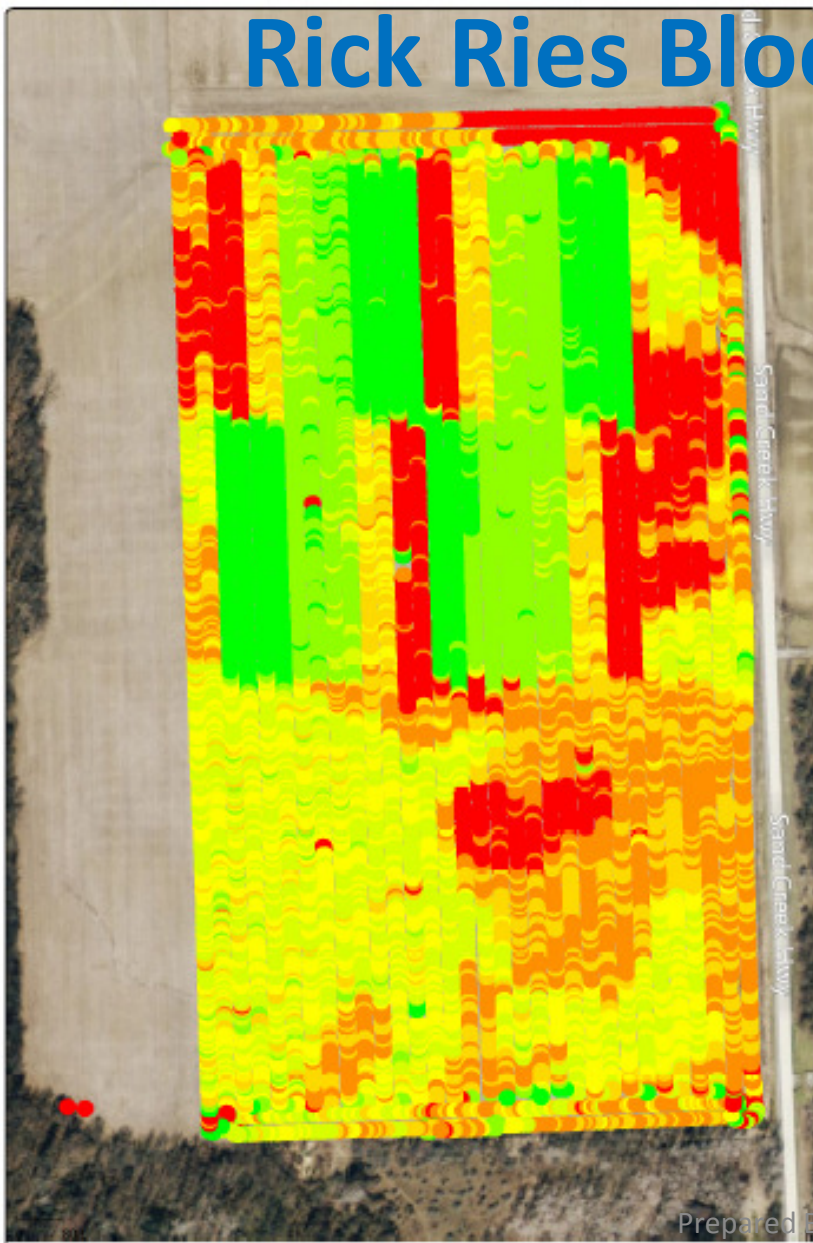

Fertilizing (Dry) 2012 - Cole 40(28% UAN)

Grain Harvest 2012 - Cole 40(CORN)

Rick Ries Block Type Testing

Prepared by Bill Copeland

Rick Ries Block Tests

Rick Ries 4 Reps

Prepared By Bill Copeland